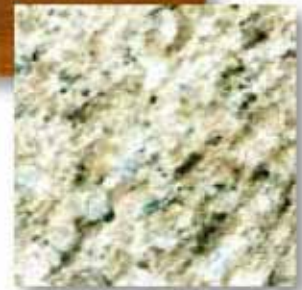

THE COTTAGES AT SEVENTH

The Cottages At Seventh "TROPICS" PACKAGE

TILE - POMPEII 18X18 Coral

CABINETS - LEGACY CAMDEN MAPLE ADVANTAGE

Amaretto

CARPET - SHAW/EXPOSITION HGJ21 120 Shell

**WOOD FLOORING -
CANBERRA TV510 -
BAMBOO**

Canvas 641

GRANITE - GIALLO

Ornamental

INTERIOR PAINT - SHERWIN WILLIAMS

Antique White

Barely Grey

Bone White

Divine White